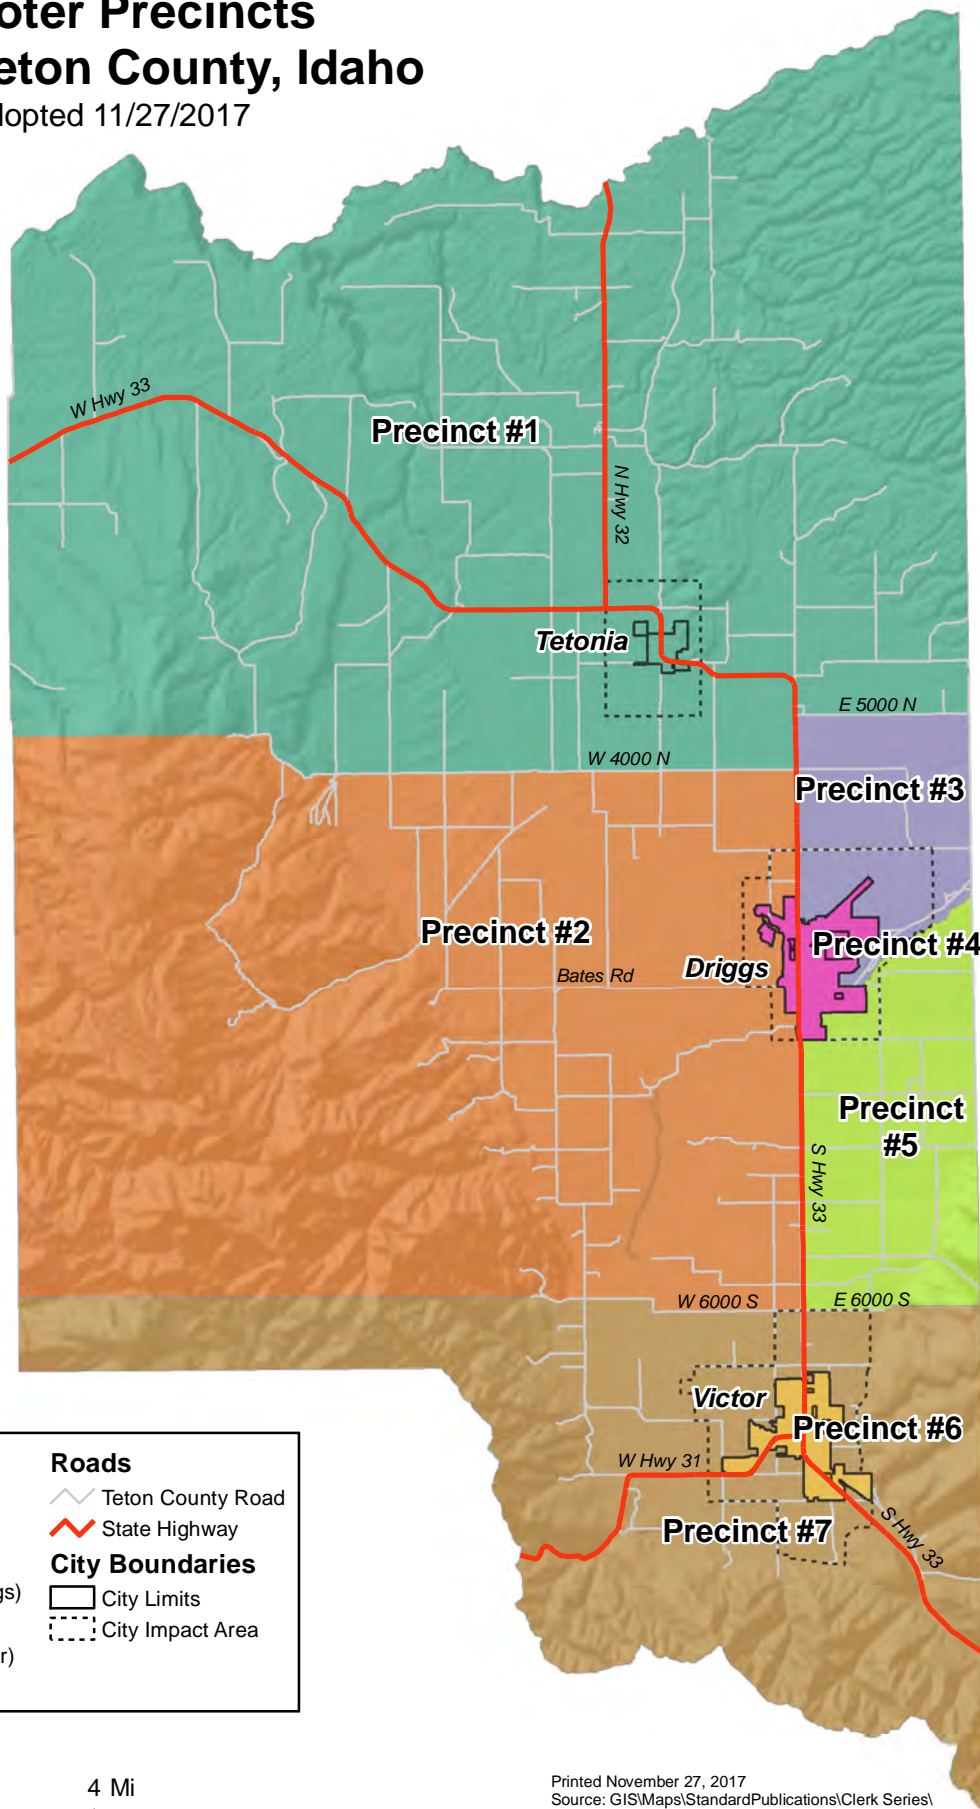

Voter Precincts Teton County, Idaho

Adopted 11/27/2017

Voter Precincts		Roads	
	Precinct #1		Teton County Road
	Precinct #2		State Highway
	Precinct #3		City Limits
	Precinct #4 (Driggs)		City Impact Area
	Precinct #5		
	Precinct #6 (Victor)		
	Precinct #7		