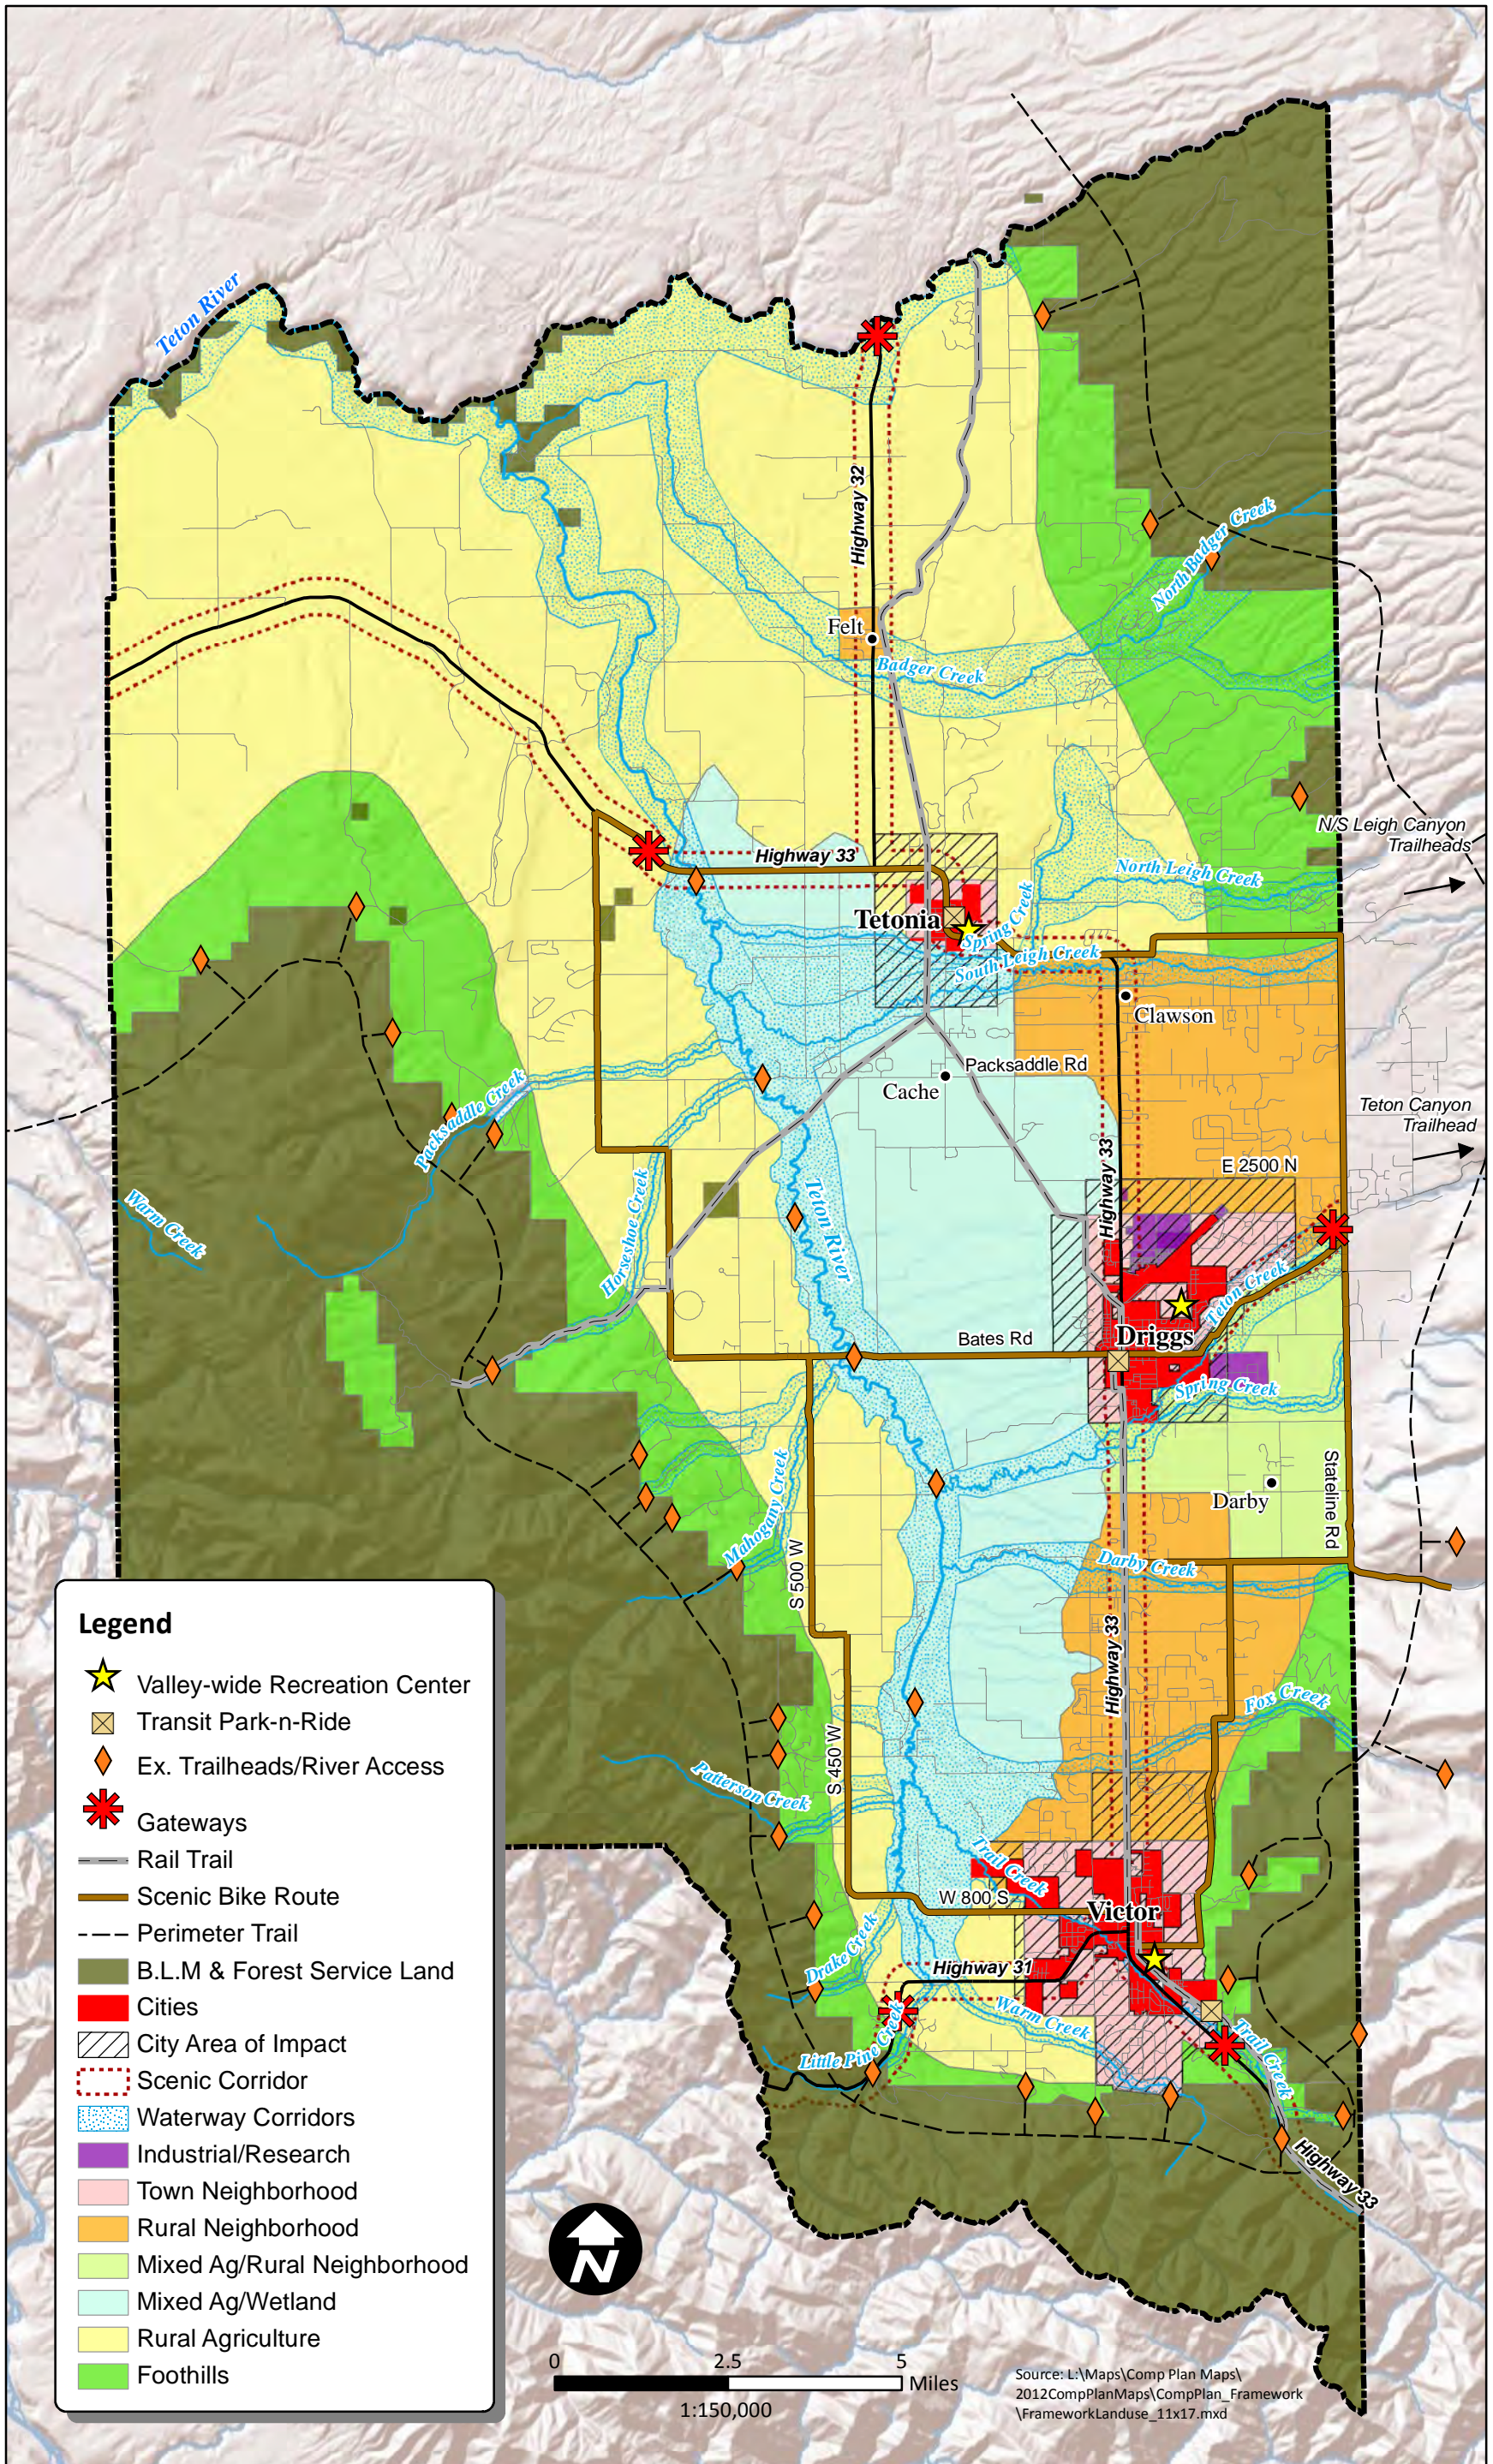

# The Framework Map

## Notes

1. This Framework Map is meant to be used in context with the Framework Goals and Policies.
2. This map depicts desired future land uses and does not affect existing conditions, land uses, or developments.