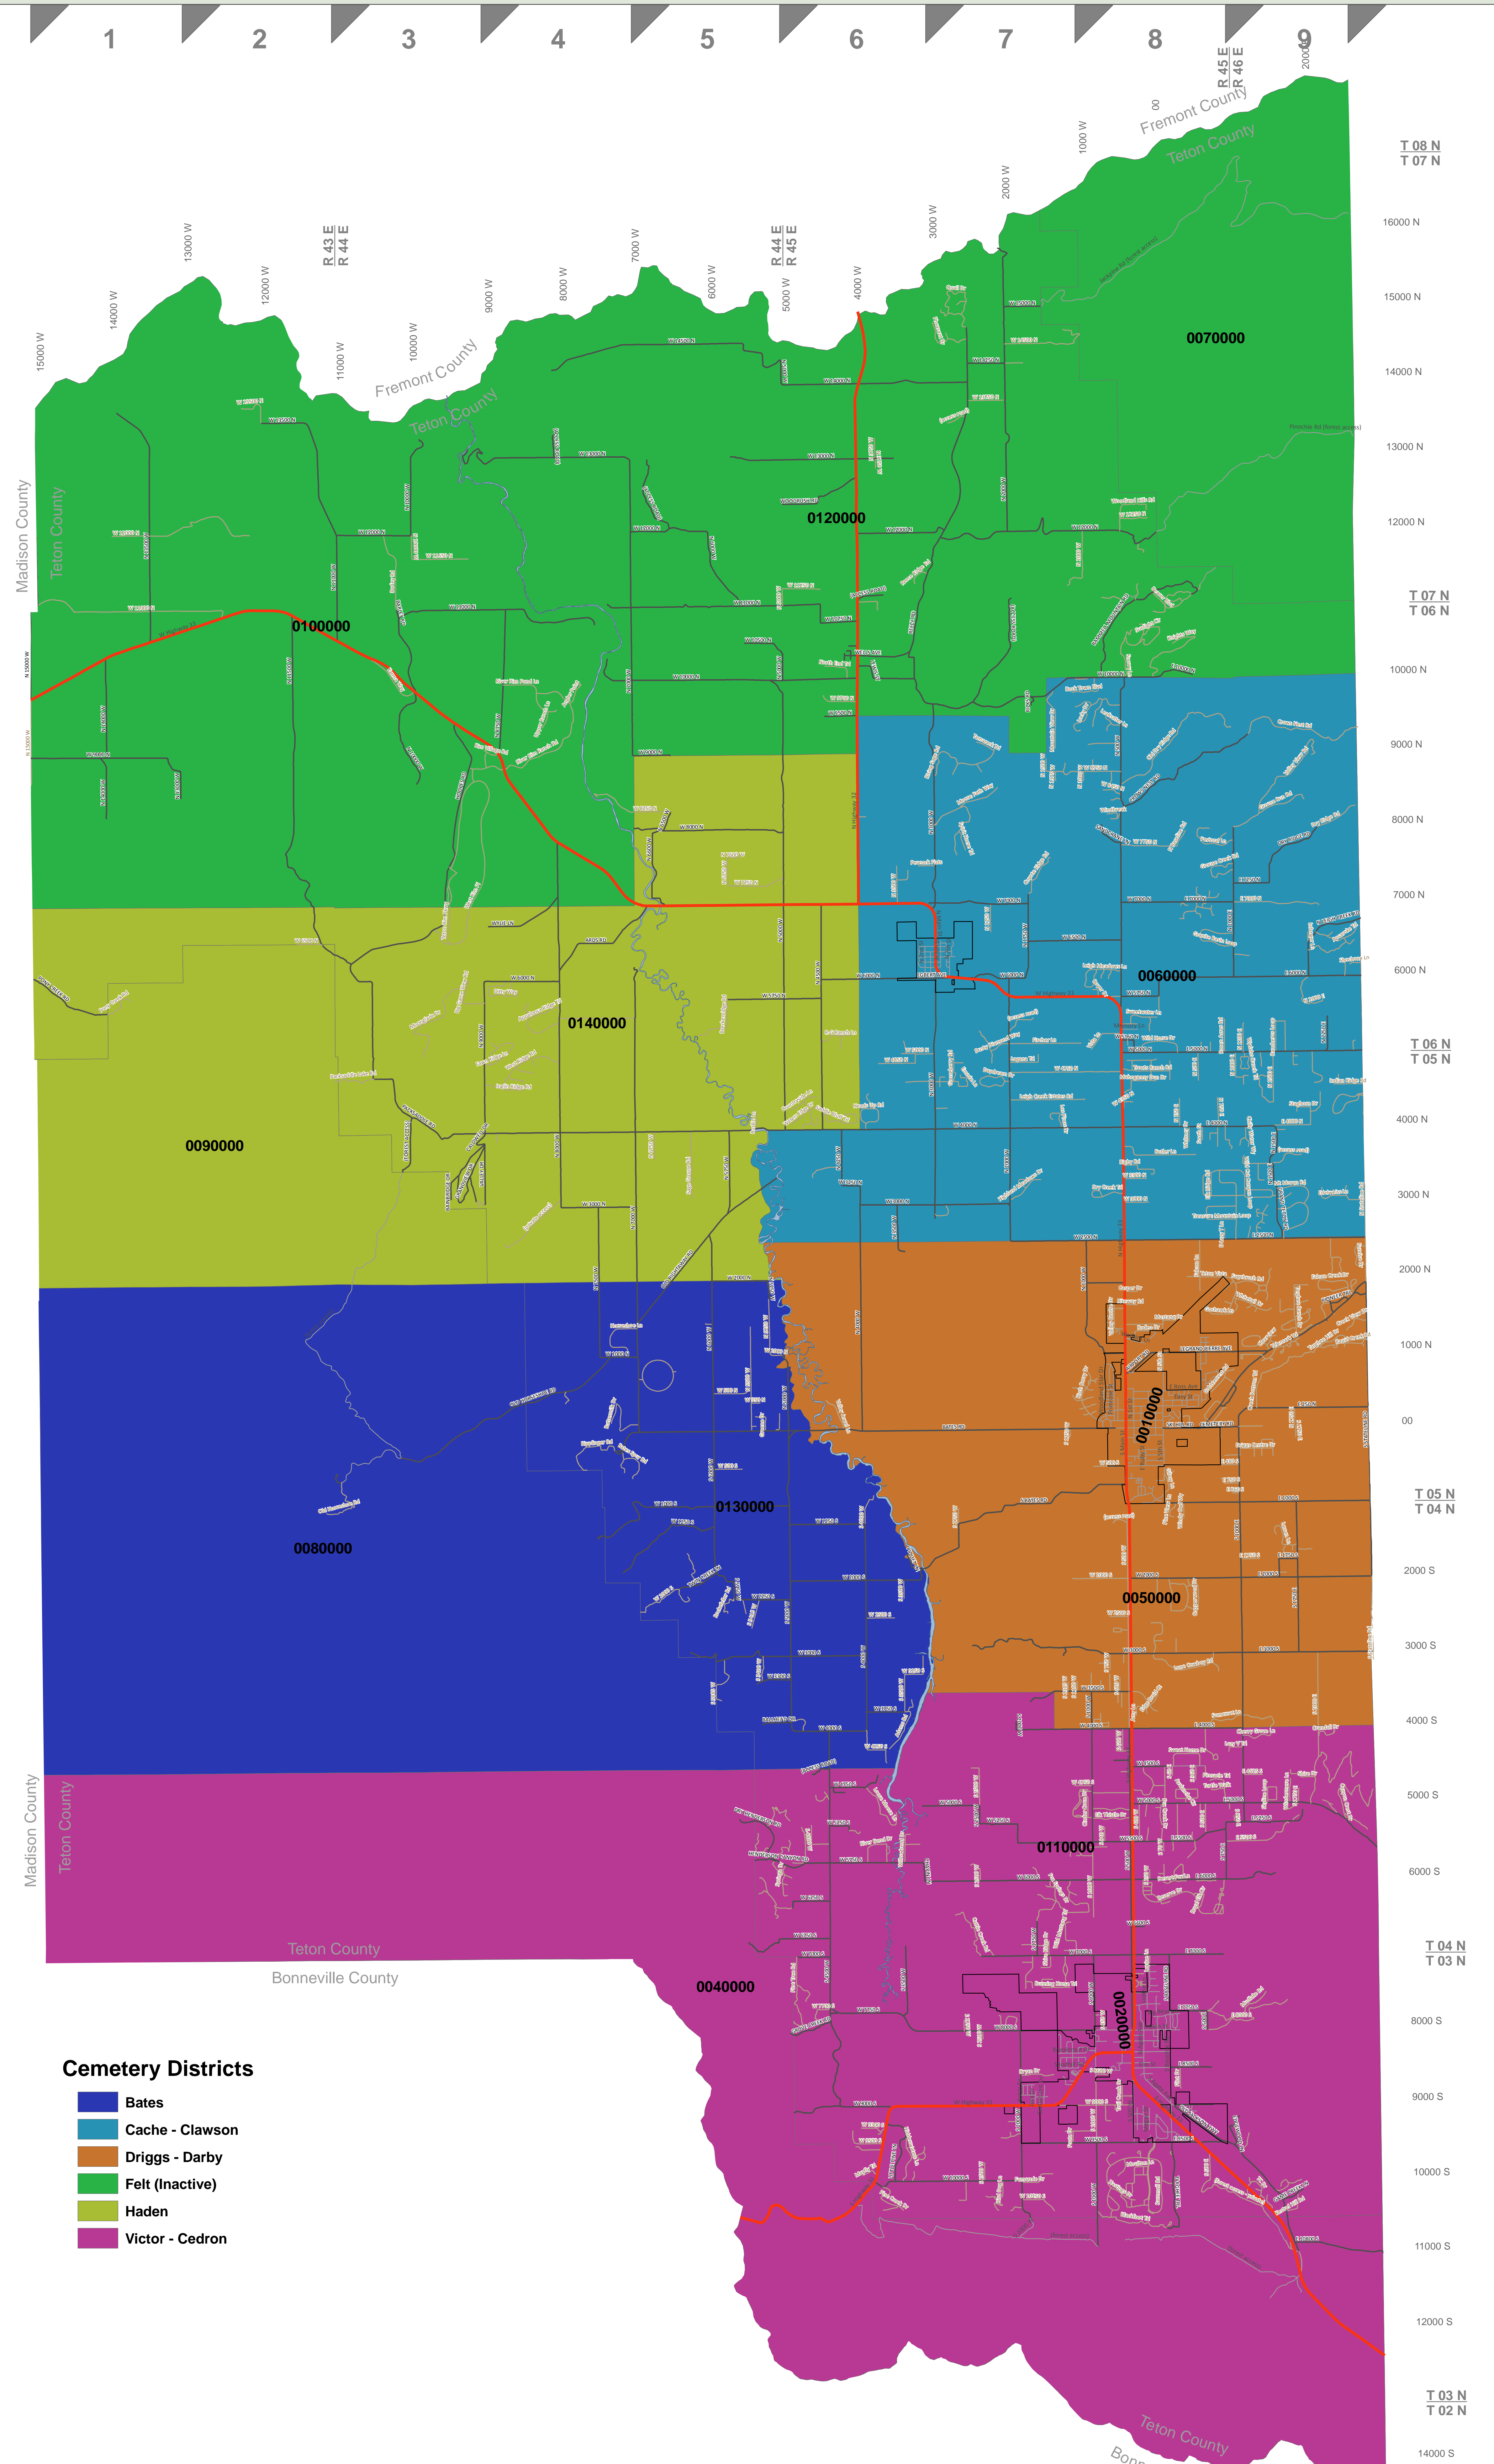

ROAD INDEX

Cemetery Districts

- Bates
- Cache - Clawson
- Driggs - Darby
- Felt (Inactive)
- Haden
- Victor - Cedron

TETON COUNTY CEMETERY DISTRICT AREAS

Printed: May 2010